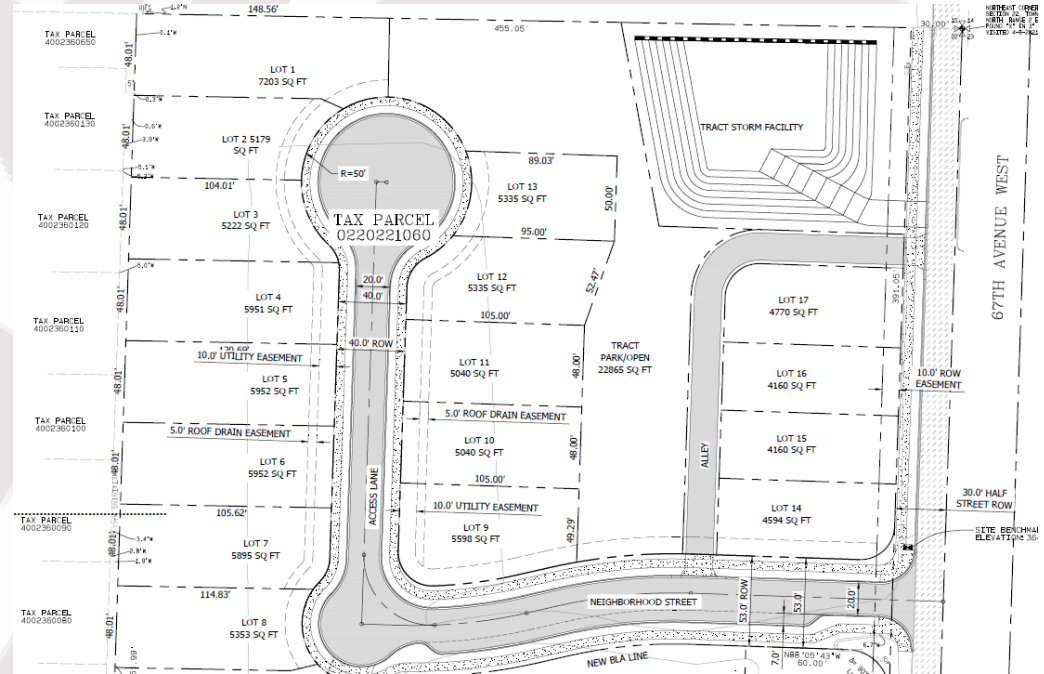

CURRENT/PROPOSED Residential Projects

Click on the project number to view more information.

- 1 Monarch Subdivision**
17-Lot/Small Lot
Single Family Development
- 2 Chambers Plat**
9-Lot Subdivision

Content Updated: 2-24-23

Monarch Subdivision

17-Lot / Small Lot

Single-Family

Developer: Monarch LLC

Preliminary Plat: Applied for and under review

Chambers Plat

9-Lot Subdivision

Developer: L&H Luxury Homes, LLC

Preliminary Plat: Approved October 2021

Site Development: Summer 2023