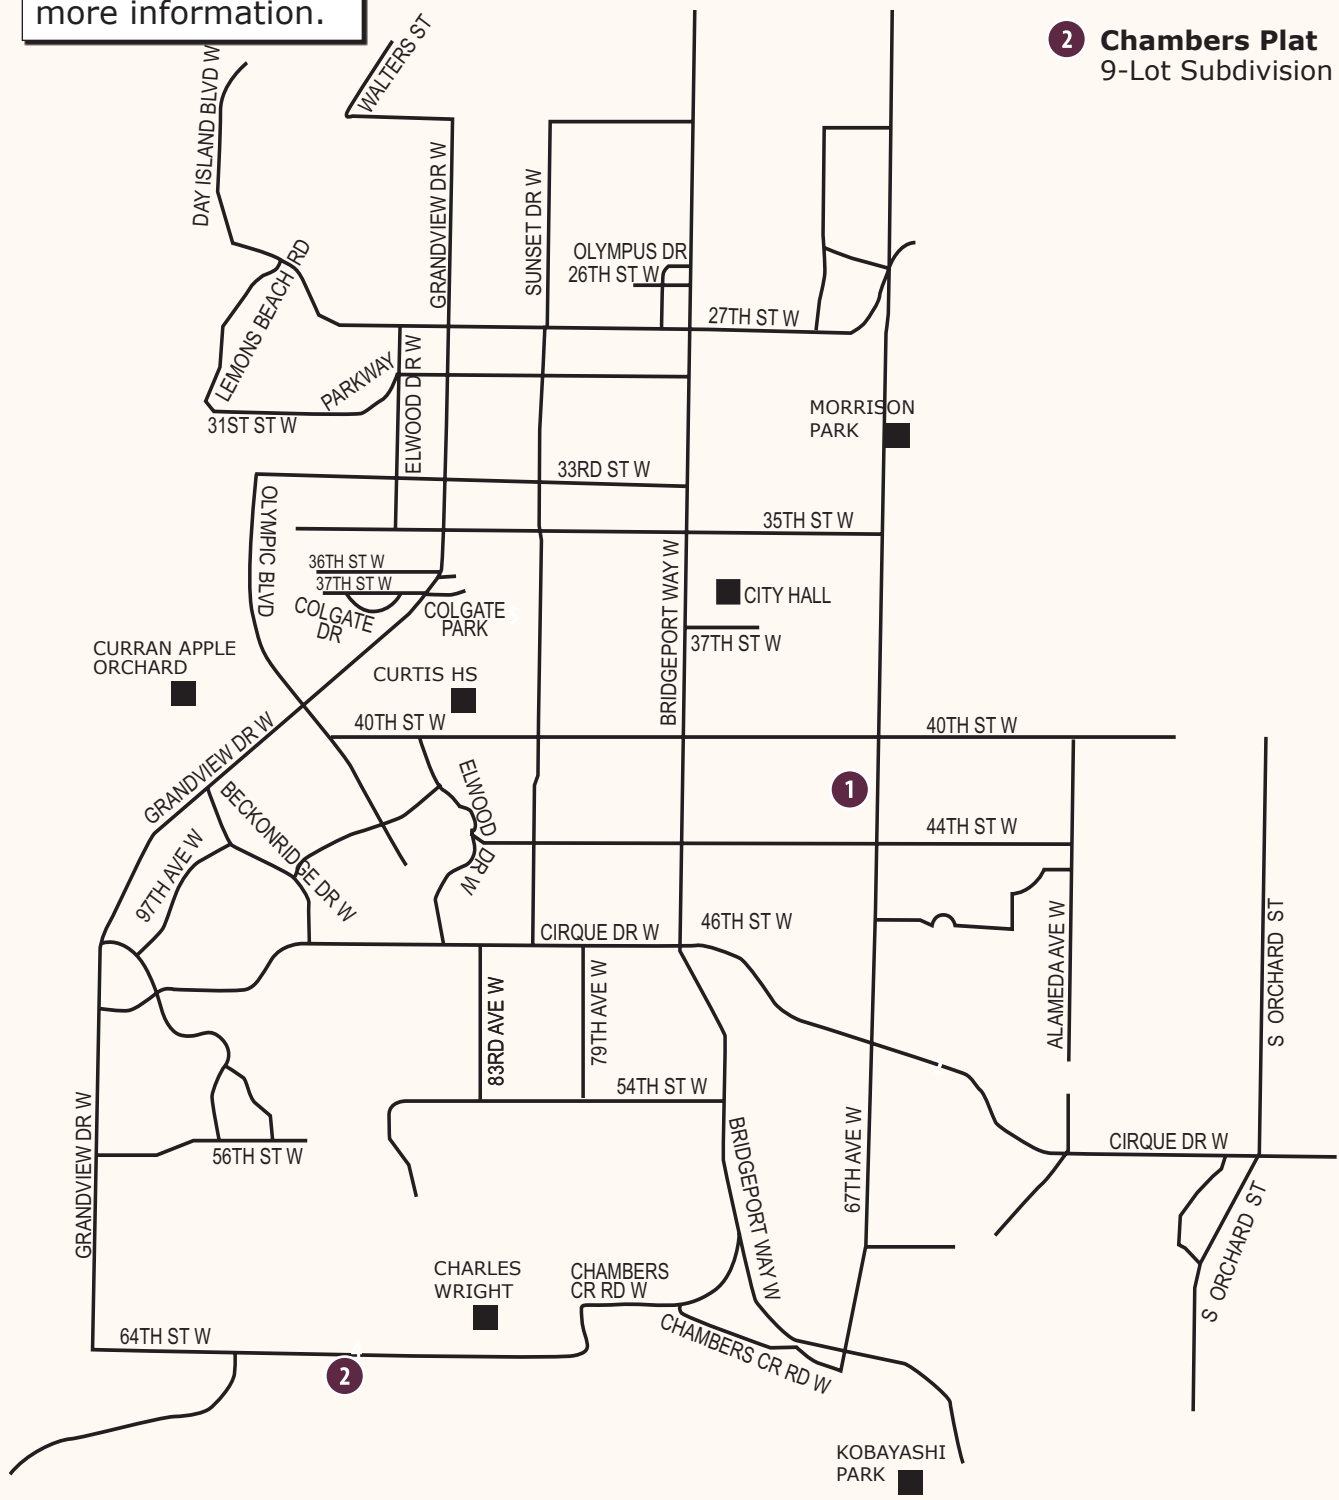

CURRENT/PROPOSED Residential Projects

Click on the project number to view more information.

- 1 Monarch Subdivision**
17-Lot/Small Lot
Single Family Development
- 2 Chambers Plat**
9-Lot Subdivision

Content Updated: 2-24-23

Monarch Subdivision

17-Lot / Small Lot

Single-Family

Developer: Monarch LLC

Preliminary Plat: Applied for and under review

Chambers Plat

9-Lot Subdivision

Developer: L&H Luxury Homes, LLC

Preliminary Plat: Approved October 2021

Site Development: Summer 2023