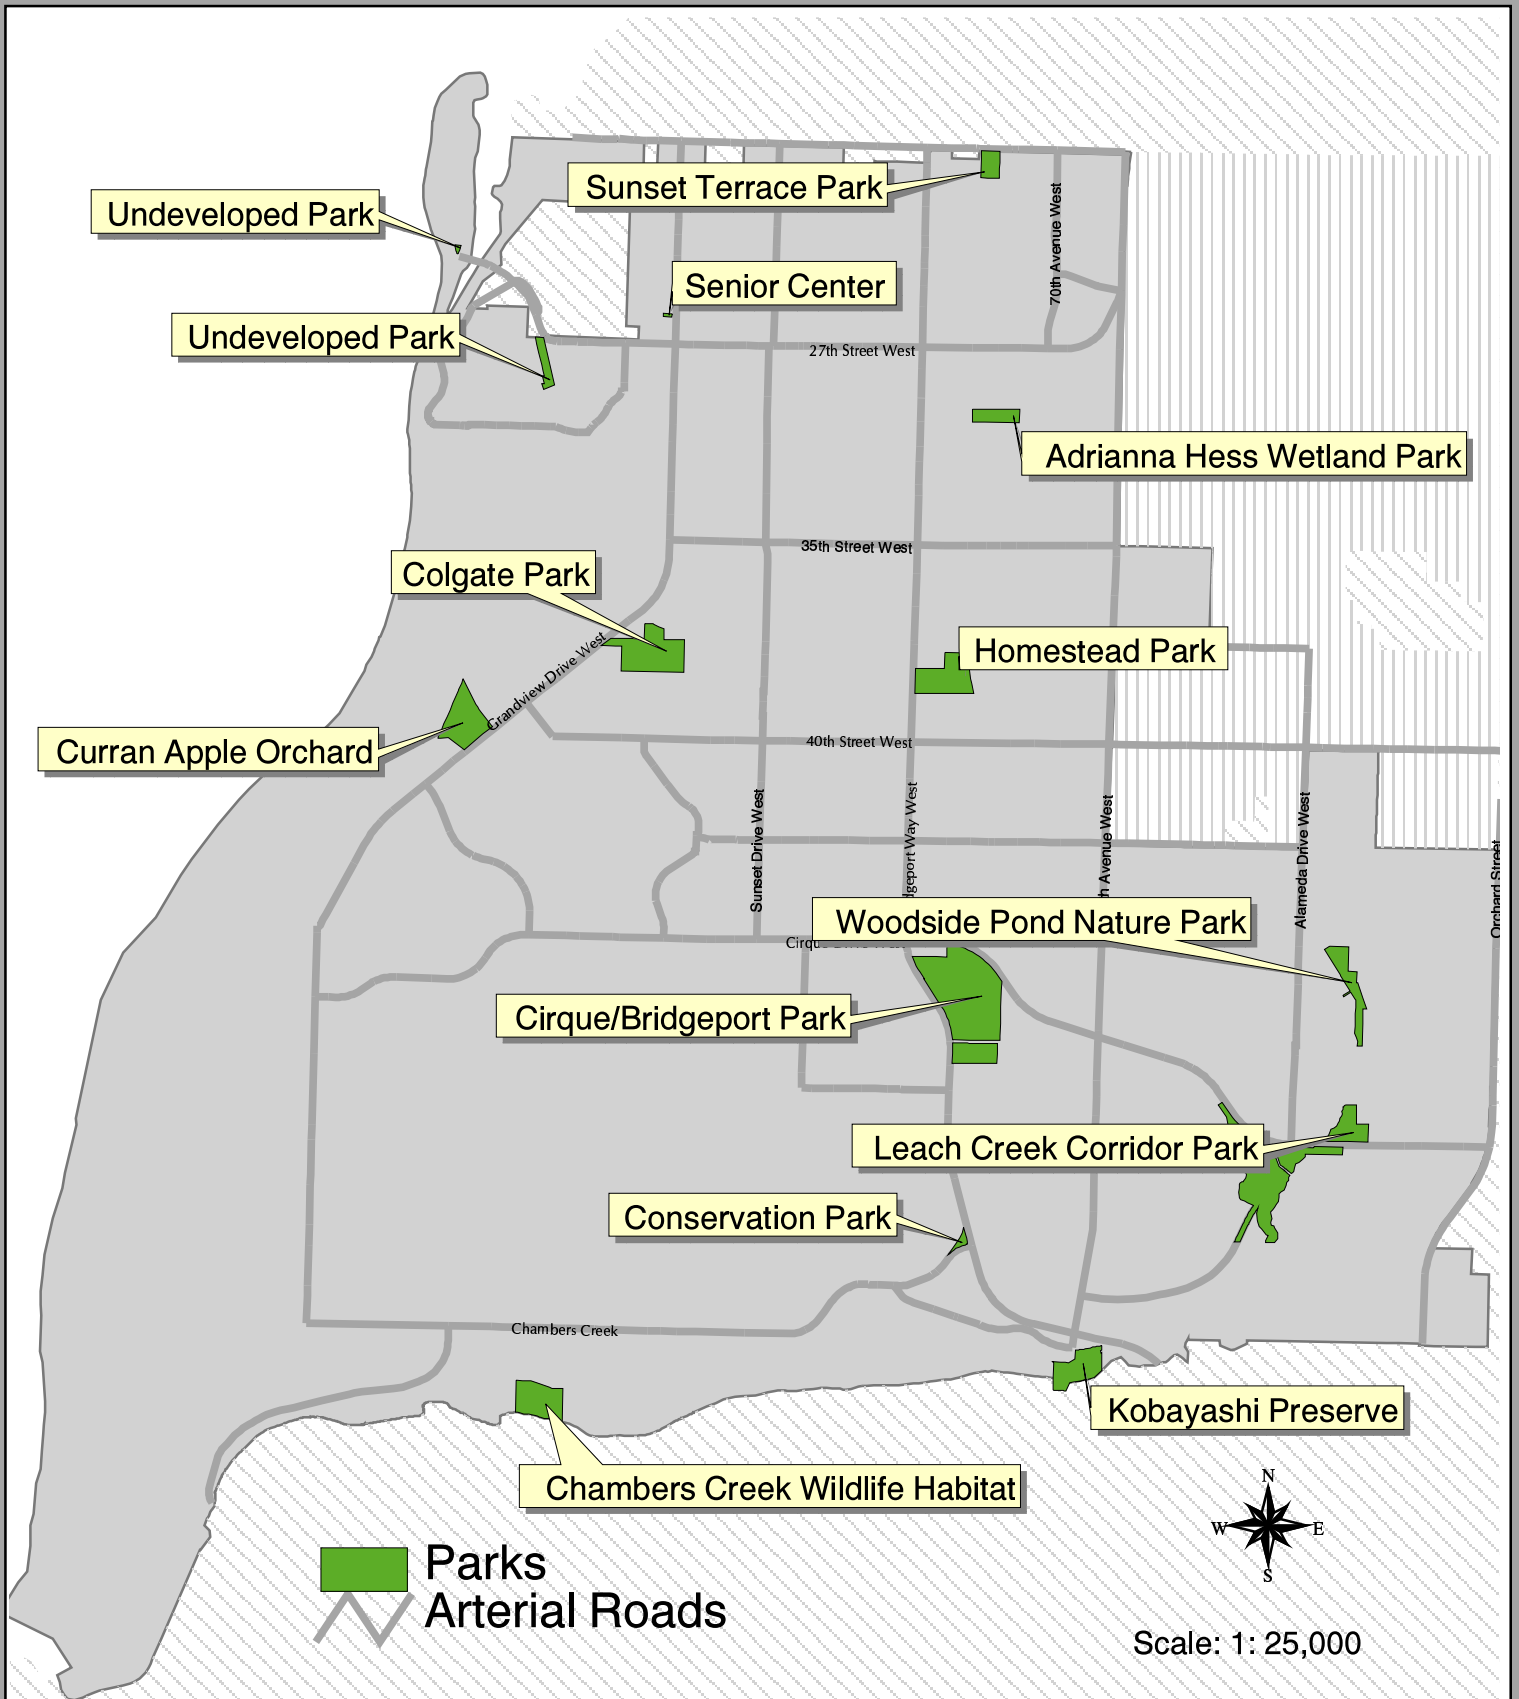

City of University Place

Parks Map

Data depicted on this map is intended for planning purposes only, and is NOT guaranteed to show accurate measurements.

Community & Economic Development
March 27, 2003 /city/up/mpowers/web_stuff.asp